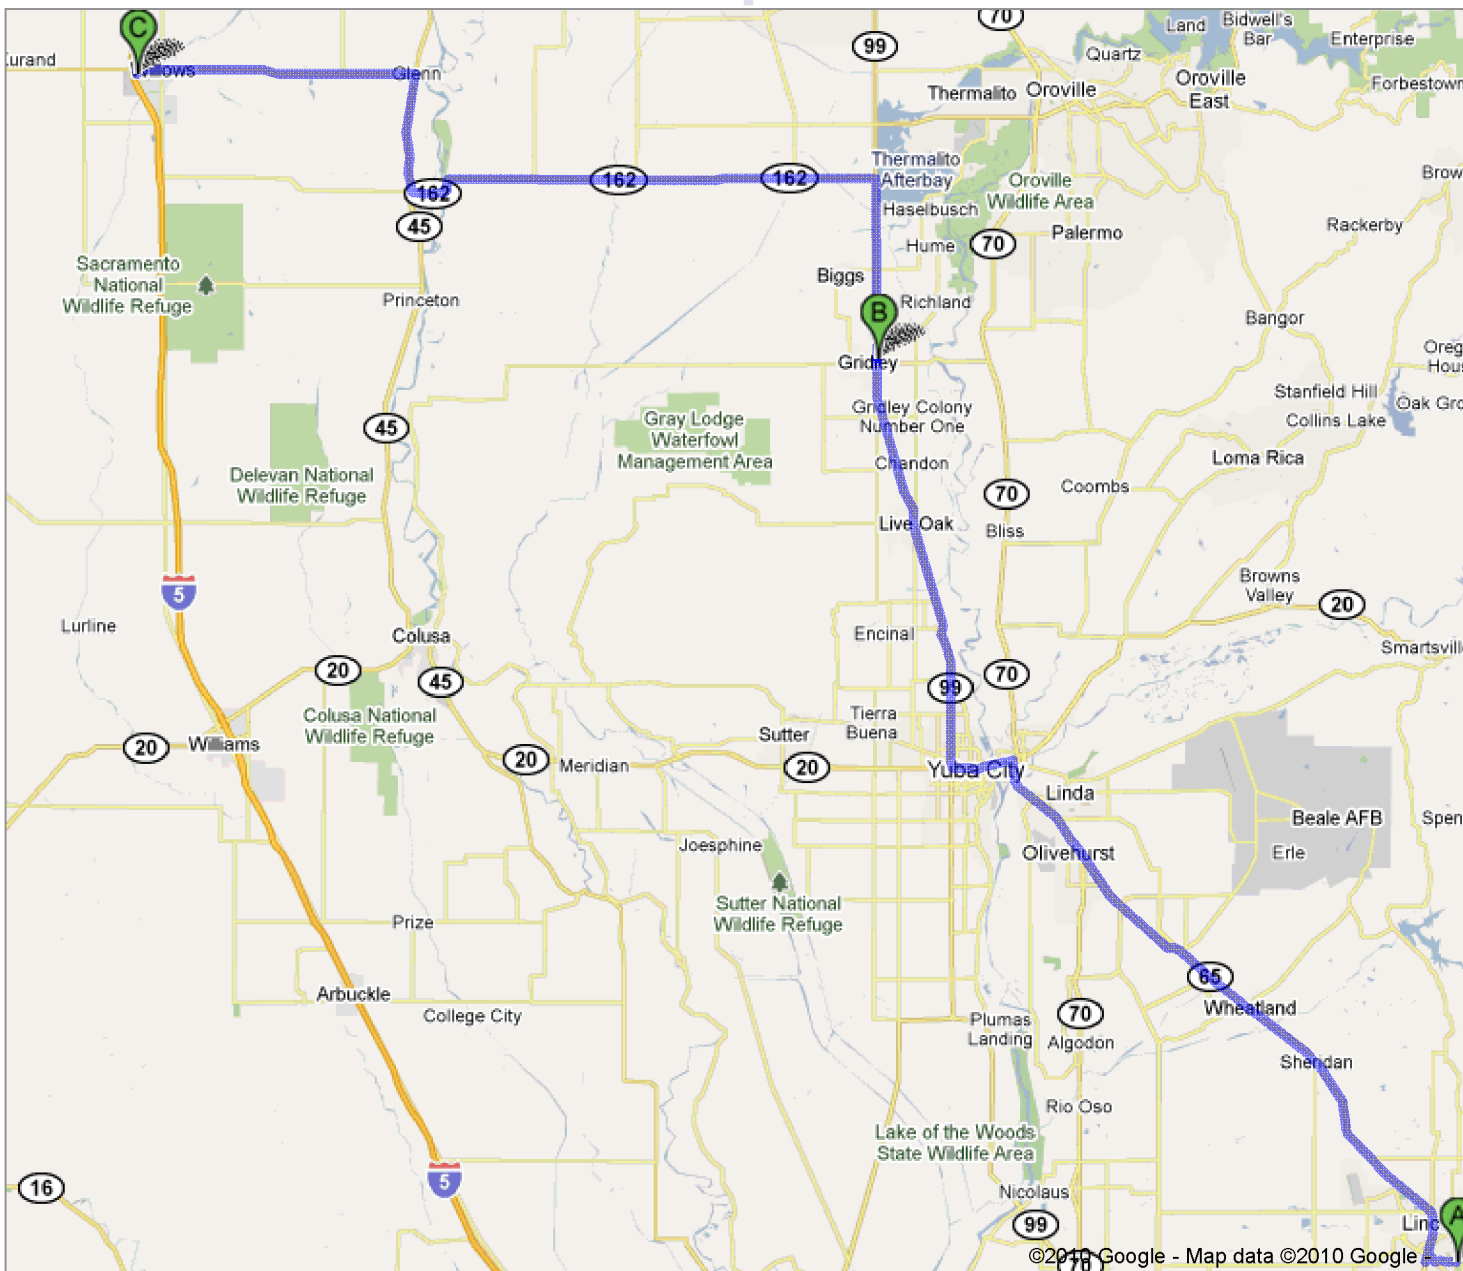

Cordially,

Ernie Drake

To see all the details that are visible on the screen, use the "Print" link next to the map.

[Get Directions](#) [My Maps](#)

[Print](#) [Send](#) [Link](#)

Driving directions to Travelodge

(530) 934-4603

85.9 mi – about **1 hour 48 mins**

A 665 Orchard Creek Ln
Lincoln, CA 95648

1. Head **north** on **Orchard Creek Ln** toward **Del Webb Blvd**  46 ft
2. Turn **left** at **Del Webb Blvd**  0.8 mi
3. Turn **right** at **E Joiner Pkwy**  0.3 mi
4. Turn **left** at **Sterling Pkwy**  0.3 mi
5. Turn **right** at **CA-65 N**  21.5 mi
6. Continue onto **CA-70 N**  4.5 mi
7. Continue onto **E St**  0.1 mi
8. Continue onto **CA-20 W/10th St**
Continue to follow **CA-20 W**  2.3 mi
9. Turn **right** at **CA-99 N** (signs for **Chico/State Hwy 99**)  16.0 mi
Destination will be on the left

45.9 mi – about 59 mins

B 1653 California 99
Gridley, CA 95948

10. Head **north** on **CA-99 N** toward **E Spruce St**  6.8 mi
11. Turn **left** at **CA-162 W/Butte City Hwy**
Continue to follow **CA-162 W**  17.9 mi
12. Turn **right** at **CA-162 W/CA-45 N**  4.5 mi
13. Turn **left** at **CA-162 W**  10.6 mi
14. Turn **left** at **N Humboldt Ave**
Destination will be on the right  0.1 mi

40.0 mi – about 48 mins

C Travelodge
249 North Humboldt Avenue
Willows, CA 95988
(530) 934-4603

These directions are for planning purposes only. You may find that construction projects, traffic, weather, or other events may cause conditions to differ from the map results, and you should plan your route accordingly. You must obey all signs or notices regarding your route.